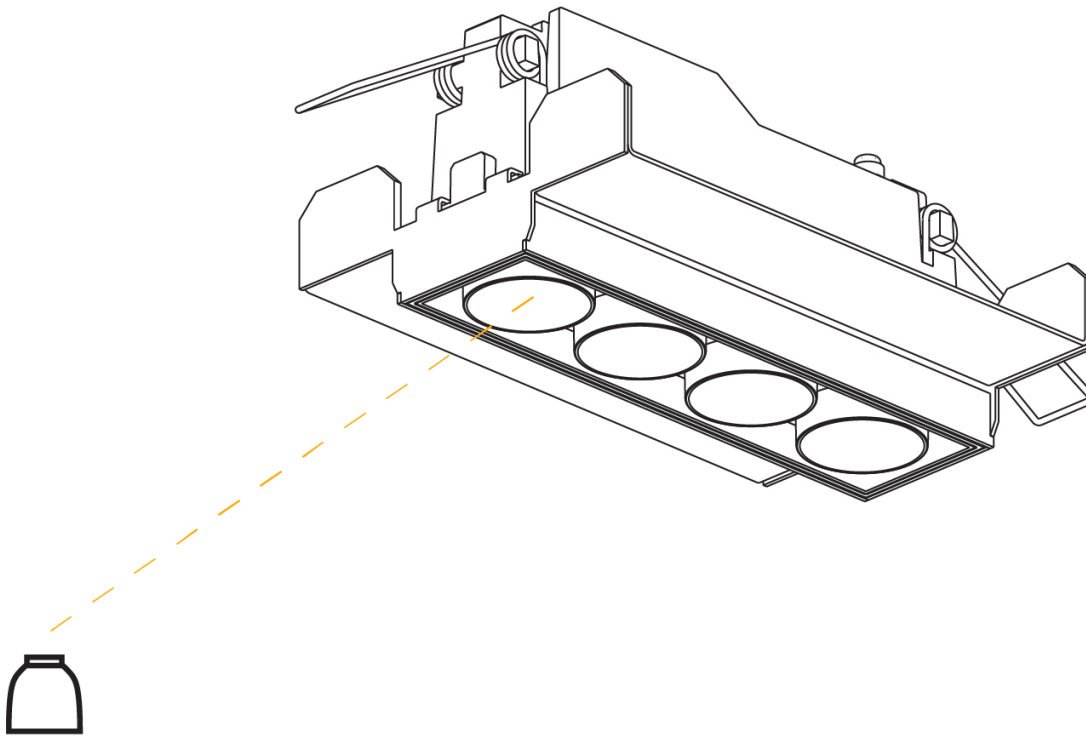

OPTICAL

Optic°: 22 / 38
 Upon Request: Special Beam Angles

RATINGS AND CERTIFICATIONS

Certified By: CSA Certified to UL and CSA Standards
 IP rating: IP44

MAGIQ 4 CELL MICRO-DOT TRIMLESS

A35782-

PROJECT	_____
TYPE	_____
SPECIFIER	_____
QUANTITY	_____
DATE	_____