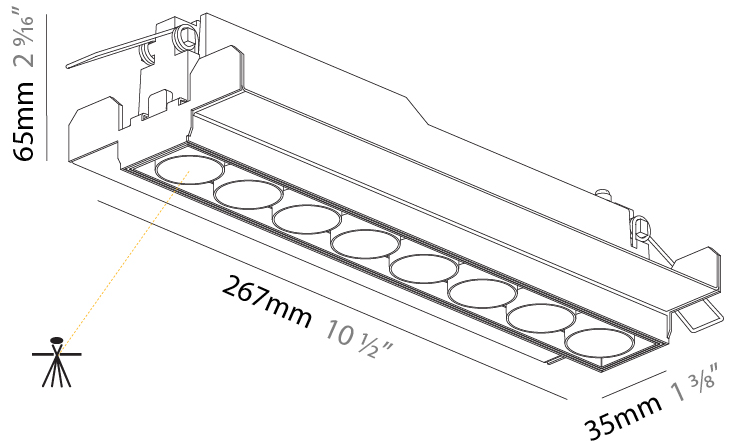

GENERAL

Series: Magiq Micro Dot
Subseries: Magiq 4 Cell Micro-Dot
Brand: Prolicht
Division: Architectural
Mounting Type: Recessed
Mounting Location: Ceiling
Subcategory: Downlight

PHYSICAL

Shape: Rectangle
Length (mm): 145
Length (in): 5 11/16
Width (mm): 45
Width (in): 1 3/4
Height (mm): 64
Height (in): 2 1/2
Ceiling Thickness (mm): 10 / 12.5 / 15 / 25 / 30
Ceiling Thickness (in): 3/8 or 1/2 or 9/16 or 1 or 1 3/16
Min. Recessing Depth (mm): 100
Min. Recessing Depth (in): 3 15/16
Light Distribution: Downlight
Weight (kg): 0.265
Weight (lbs): 0.58
Fixture Finish: SSR / BKV / CWI / CRY / HAB / UFT / ITA / RUA / FTG / MYG / LOD / PUS / FRO / FUP / KIA / POP / BLS / SPG / MEY / GOH / GUM / CHC / COM / ABZ / JAG / OBR / MOS / ROR
Fixture Material: Aluminum Die Cast
Cut-out Measurements: 138mm / 5 7/16" x 38mm / 1 1/2"

GENERAL

Series: Magiq Micro Dot
 Subseries: Magiq 8 Cell Micro-Dot
 Brand: Prolicht
 Division: Architectural
 Mounting Type: Trimless
 Mounting Location: Ceiling
 Subcategory: Downlight

PHYSICAL

Shape: Rectangle
 Length (mm): 267
 Length (in): 10 1/2
 Width (mm): 35
 Width (in): 1 3/8
 Height (mm): 64
 Height (in): 2 1/2
 Ceiling Thickness (mm): 12.5
 Ceiling Thickness (in): 1/2
 Min. Recessing Depth (mm): 100
 Min. Recessing Depth (in): 3 15/16
 Light Distribution: Downlight
 Weight (kg): 0.737
 Weight (lbs): 1.61
 Fixture Material: Aluminum Die Cast
 Cut-out Measurements: 272mm / 10 11/16" x 42mm / 1 5/8"
 Upon Request: Unique Ceiling Thickness

OPTICAL

Optic°: 21 / 38
 Upon Request: Special Beam Angles

RATINGS AND CERTIFICATIONS

Certified By: CSA Certified to UL and CSA Standards
 IP rating: IP44

272mm x 42mm
 10 11/16" x 1 5/8"

100mm
 3 15/16"

12 1/2mm
 1/2"